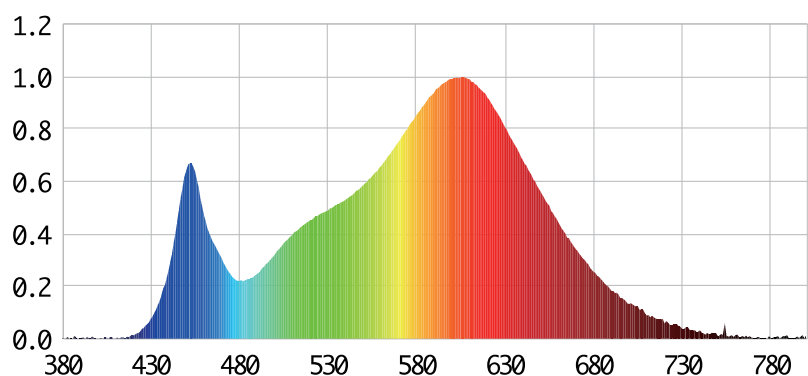

Photometry