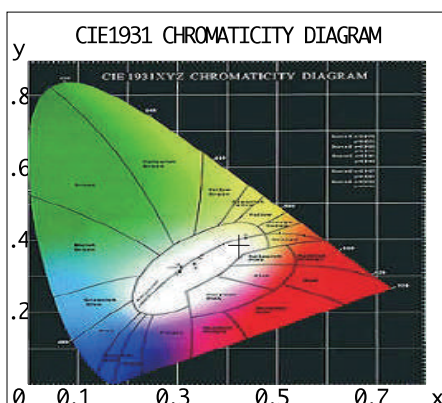

Photometry