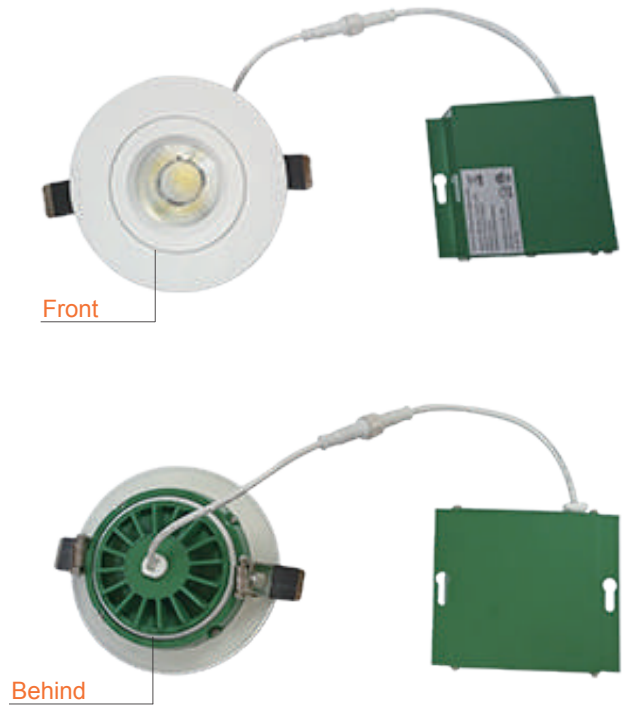

Aluminium Junction Box

#&-08*5&.4'03015*0/'-

ItemNo.	Luminous	Light Source	CCT	Input Voltage	Wattage	CRI	Finish	Cuthole Size ϕmm	Diameter Size ϕmm	Dimmable	LEDChip Brand
EL-EB4-12W-3CCT	75LM/W	COB	3000K/4000K/5000K	AC 110-120V	12W	≥ 80	White	106	128	Yes	SANAN

Installation

Specifications Guide

Your Product Code

Series	Mounting For-box	Input Voltage	Color Temperature	Dimmable	Finish
☐ Ultra Slim Panel ☐ LED Panel light ☒ LED Gimbal Downlight ☐ MountingPlate For Panels	☐ Galvanized ☐ Metal ☒ Aluminum	☒ 110V ☐ 277V	☐ 2700K ☒ 3000K ☒ 4000K ☐ 5000K ☐ 6000K	☐ Non-Dimmable ☒ Dimmable	☒ White ☐ Black ☐ Satin Nickel ☐ Chrome

4" 3CCT LED EYEBALL GIMBAL DOWNLIGHT 12W

Eliteline