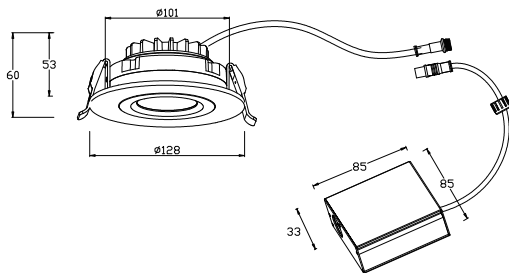

Features

Body
Durable airtight aluminum body with etched white polycarbonate diffuser lens for low glare

LED Characteristics
This general application light fixture features a 12 watt LED module that maintains uniform intensity producing up to 900 lumens.

Quick Connect push-terminals
Three "Quick connect" push-terminals for fast and easy wiring.

Operating Temperature
-20°C~40°C (-4°F~104°F)

Lifespan
50,000 hours at 70% light output

Certificate
• cETL usETL
• Energy Star

Description

The EL-EB4-12W-3CCT gimbal recessed downlight is a 12 watt 4" light fixture for recess retrofit application. It is a high-performance, easy to install residential grade downlight solution that offers good light output, energy efficiency and stream lined design. Suitable for damp locations.