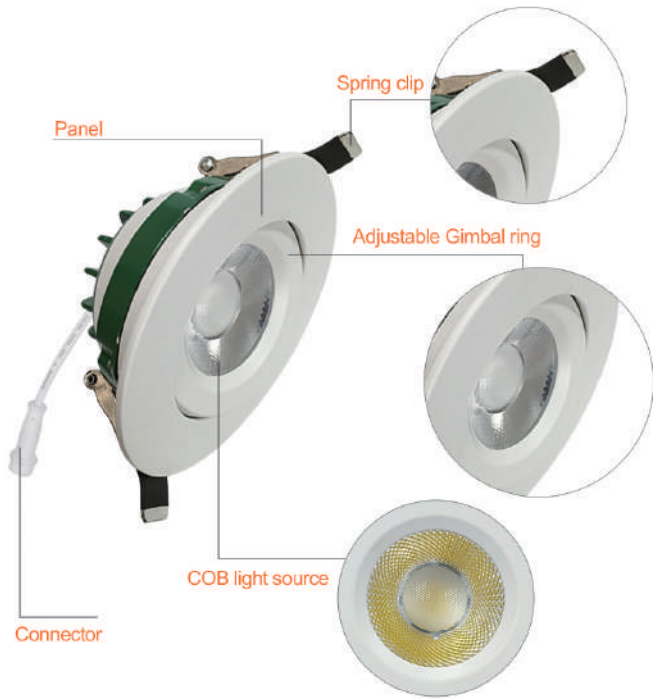

Aluminium Junction Box

#&-08*5&.4'03015*0/'-

ItemNo.	Luminous	Light Source	CCT	Input Voltage	Wattage	CRI	Finish	Cuthole Size ϕmm	Diameter Size ϕmm	Dimmable	LEDChip Brand
EL-EB4-12W-3CCT	75LM/W	COB	3000K/4000K/5000K	AC 110-120V	12W	≥ 80	White	106	128	Yes	SANAN

Installation

Specifications Guide

Your Product Code

Series	Mounting For-box	Input Voltage	Color Temperature	Dimmable	Finish
☐ Ultra Slim Panel ☐ LED Panel light ☒ LED Gimbal Downlight ☐ MountingPlate For Panels	☐ Galvanized ☐ Metal ☒ Aluminum	☒ 110V ☐ 277V	☐ 2700K ☒ 3000K ☒ 4000K ☐ 5000K ☐ 6000K	☐ Non-Dimmable ☒ Dimmable	☒ White ☐ Black ☐ Satin Nickel ☐ Chrome

4" 3CCT LED EYEBALL GIMBAL DOWNLIGHT 12W

Eliteline