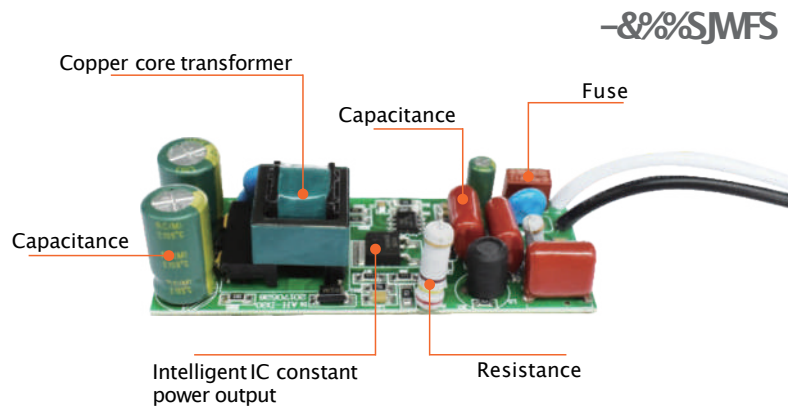

Features

Body
Durable airtight aluminum body with etched white polycarbonate diffuser lens for low glare

LED Characteristics
This general application light fixture features a 12 watt LED module that maintains uniform intensity producing up to 900 lumens.

Quick Connect push-terminals
Three "Quick connect" push-terminals for fast and easy wiring.

Operating Temperature
-20°C~40°C (-4°F~104°F)

Lifespan
50,000 hours at 70% light output

Certificate
• cETL usETL
• Energy Star

Description

The EL-EB4-12W-3CCT gimbal recessed downlight is a 12 watt 4" light fixture for recess retrofit application. It is a high-performance, easy to install residential grade downlight solution that offers good light output, energy efficiency and stream lined design. Suitable for damp locations.

Photometry

Aluminium Junction Box

#&-08*5&.4'03015*0/'-

ItemNo.	Luminous	Light Source	CCT	Input Voltage	Wattage	CRI	Finish	Cuthole Size ϕ mm	Diameter Size ϕ mm	Dimmable	LEDChip Brand
EL-EB4-12W-3CCT	75LM/W	COB	3000K/4000K/5000K	AC 110-120V	12W	≥ 80	White	106	128	Yes	SANAN